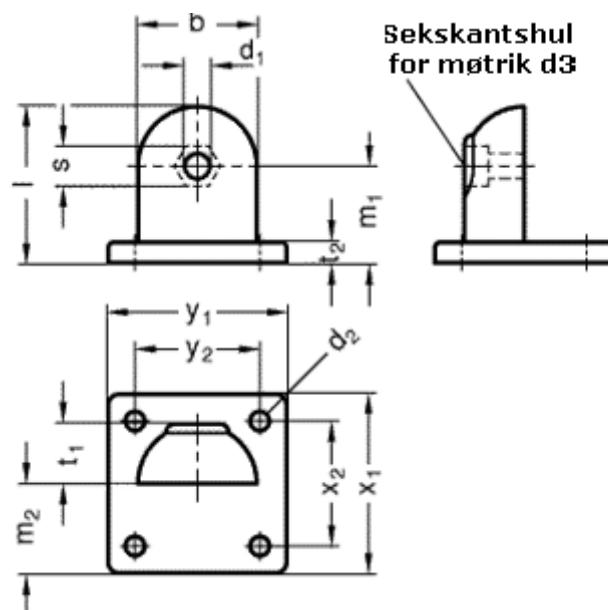

Article number: 2027265AVSW

Description: E+G Swivel clamp connector base  
GN272-65-AV-SW

## Measures

b = 65	t1 = 32.5
d1 = 10.2	t2 = 14
d2 = 11.0	x1 = 105
d3 = M10	x2 = 74
l = 84.5	y1 = 105
m1 = 52.0	y2 = 74
m2 = 52.5	
s = 17	